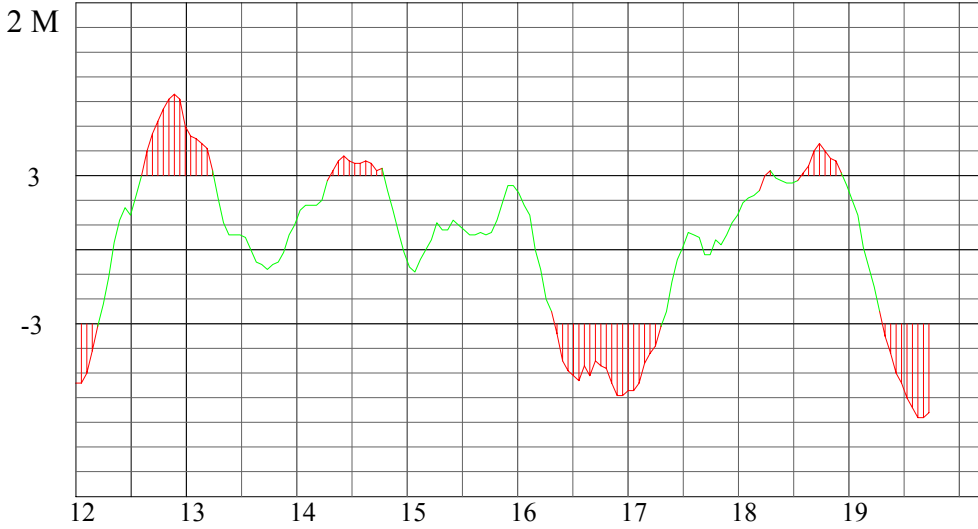

Job Name :- sugar

Left Wheel Track

Run Number :- 1

Error

25.20%

24.10%

28.20%

52.50%

Error

Error

Error

Error

Job Name :- sugar

Right Wheel Track

Run Number :- 1

Error

23.30%

20.00%

23.80%

52.50%

Error

Error

Error

Error