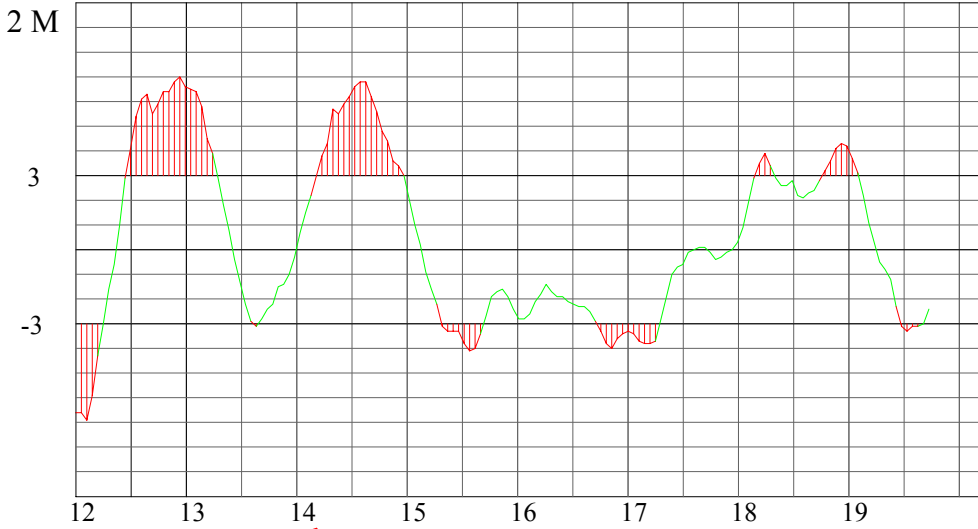

Job Name :- sugar

Left Wheel Track

Run Number :- 1

Error

25.20%

24.10%

28.20%

52.50%

Error

Error

Error

Error

Job Name :- sugar

Right Wheel Track

Run Number :- 1

Error